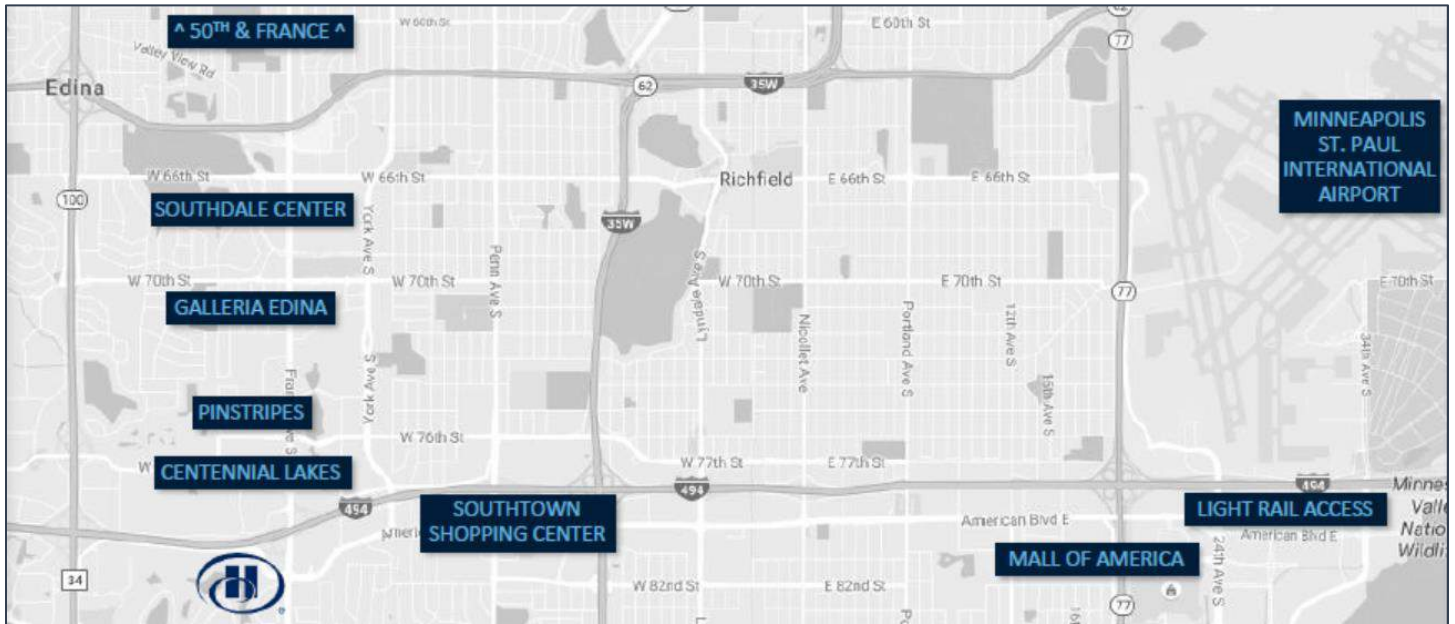

LOCAL GUIDE

RESTAURANTS

BLOOMINGTON CHOPHOUSE & OLIVE LOUNGE (ONSITE)

3900 American Boulevard West, Bloomington, MN 55437

JOE SENSER'S KITCHEN BAR

4217 American Boulevard West, Bloomington, MN 55437

CIAO BELLA

3501 Minnesota Drive, Bloomington, MN 55435

COWBOY JACKS

2801 Southtown Drive, Bloomington, MN 55431

TAVERN ON FRANCE

6740 France Avenue South, Edina, MN 55435

TAVERN 23

7651 France Ave S, Minneapolis, MN 55435

GALLERIA EDINA

69th Street & France Avenue, Edina, MN 55435

- COV Edina
- CRAVE
- Pittsburgh Blue
- Big Bowl

SOUTHDALE CENTER

10 Southdale Center, Edina, MN 55435

- The Cheesecake Factory
- P.F. Chang's
- Buffalo Wild Wings

MALL OF AMERICA

60 East Broadway, Bloomington, MN 55425

- Benihana
- CRAVE
- Dick's Last Resort
- Hard Rock Cafe
- Rainforest Café
- Twin City Grill

ENTERTAINMENT

PINSTripES

3849 Gallagher Drive, Edina, MN 55435

CENTENNIAL LAKES PARK

7499 France Avenue South, Edina, MN 55435

- Paddleboats, Mini Golf, Croquet & Lawn Bowling (Summer)
- Ice Skating (Winter)

50TH & FRANCE SHOPPING DISTRICT

West 50th Street, Edina, MN 55424

HYLAND HILLS SKI & SNOWBOARD AREA

8800 Chalet Road, Bloomington, MN 55438

SOUTHTOWN SHOPPING CENTER

Penn Avenue South & I-494, Bloomington, MN 55431

THE WORKS MUSEUM

9740 Grand Avenue, Bloomington, MN 55420

WHIRLYBALL TWIN CITIES

2405 E Old Shakopee Rd, Bloomington 55425

SOUTHDALE CENTER

10 Southdale Center, Edina, MN 55435

- Dave & Busters
- LifeTime Edina & LifeSpa
- AMC Southdale 16

MALL OF AMERICA

60 East Broadway, Bloomington, MN 55425

- Nickelodeon Universe
- SeaLife Minnesota Aquarium
- Crayola Experience
- FlyOver America
- Rick Bronson's House of Comedy
- The Escape Game & Xscape Arcade